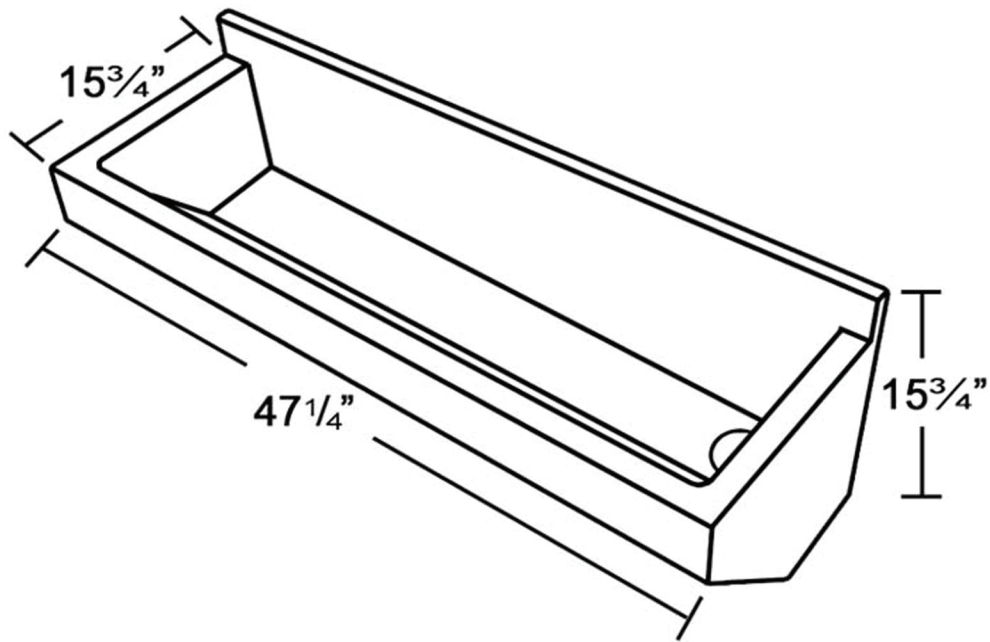

 Whitehaus®

**WHNC4513L**

**Inside Bowl Dimensions**  
**44" x 13 3/8" x 9"**

**LIVE WITH STYLE!**

P.O. Box 26064, West Haven, CT USA 06516 • [P]: 203.479.8466 • [F]: 203.479.8477  
[Toll Free Phone]: 800.527.6690 • [Toll Free Fax]: 800.694.4837 • [info@WhitehausCollection.com](mailto:info@WhitehausCollection.com)